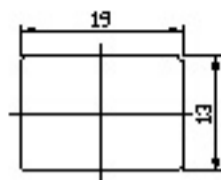

LC-83-21A-11

RATING: 15A 125/250VAC

Panel Cut-Out Dimensions