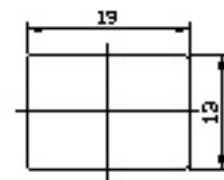

LC-83-11A-13

RATING: 15A 125/250VAC

Panel Cut-Out Dimensions